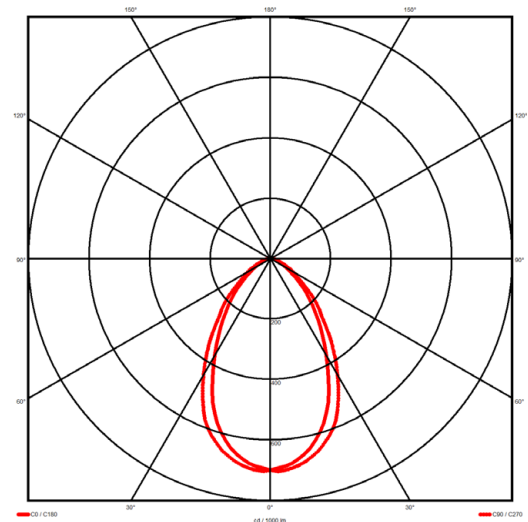

Luminaire type

Product reference:	IL6-R-1214-840M-DAD-MP-FG
Article Number:	97-IL600125
Product type:	Recessed
Mounting type:	Recessed
Applications:	Office, General and Retail

Specification text

Recessed luminaire from the iline 6 family. Symmetrical, Wide lighting distribution, UGR <19. Light output of 2460lm with an efficacy of 117lm/W. Light source colour temperature 4000K and CRI 85. Complete with DALI control gear. Nominal dimensions L1214 x W76 x H76.5mm. Finished in Grey.

Lighting performance

Output lumens:	2460 lm
Efficacy:	117 lm/W
Rated power:	0 W
Control gear:	DALI
Dimming range:	1-100%
DC Suitable:	Yes
Colour temperature:	4000 K
MacAdams	< 3
CRI:	85
Radiation pattern:	Symmetrical
Beam angle:	Wide
Unified glare rating (U.G.R.):	<19

Physical details

Finish:	Grey
Length:	1214 mm
Width:	76 mm
Height:	76.5 mm
IP Rating:	IP20