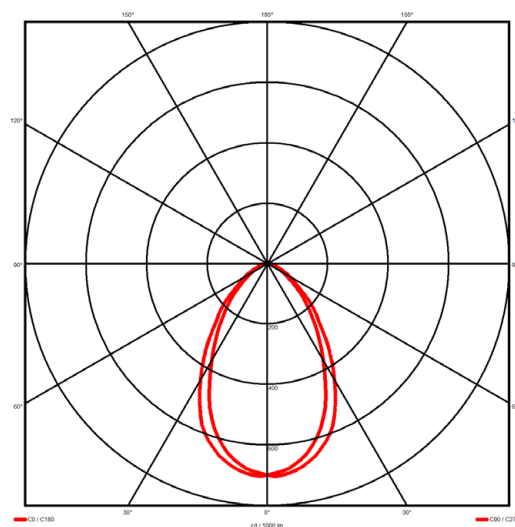

### Luminaire type

Product reference:	IL6-R-1214-840M-DAD-MP-FBES
Article Number:	97-IL600124ES
Product type:	Recessed
Mounting type:	Recessed
Applications:	Office, General and Retail

### Specification text

Recessed luminaire from the iline 6 family. Symmetrical, Wide lighting distribution, UGR <19. Light output of 2460lm with an efficacy of 117lm/W. Light source colour temperature 4000K and CRI 85. Complete with DALI control gear and self test 3hr emergency. Nominal dimensions L1214 x W76 x H76.5mm. Finished in Black.

### Lighting performance

Output lumens:	2460 lm
Efficacy:	117 lm/W
Rated power:	0 W
Control gear:	DALI
Dimming range:	1-100%
DC Suitable:	Yes
Colour temperature:	4000 K
MacAdams	< 3
CRI:	85
Radiation pattern:	Symmetrical
Beam angle:	Wide
Unified glare rating (U.G.R.):	<19

### Physical details

Finish:	Black
Length:	1214 mm
Width:	76 mm
Height:	76.5 mm
IP Rating:	IP20