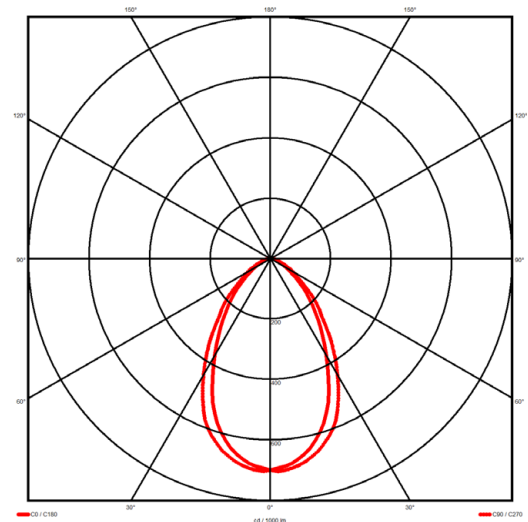

Luminaire type

Product reference:	IL6-R-1214-840M-DAD-MP-FB
Article Number:	97-IL600124
Product type:	Recessed
Mounting type:	Recessed
Applications:	Office, General and Retail

Specification text

Recessed luminaire from the iline 6 family. Symmetrical, Wide lighting distribution, UGR <19. Light output of 2460lm with an efficacy of 117lm/W. Light source colour temperature 4000K and CRI 85. Complete with DALI control gear. Nominal dimensions L1214 x W76 x H76.5mm. Finished in Black.

Lighting performance

Output lumens:	2460 lm
Efficacy:	117 lm/W
Rated power:	0 W
Control gear:	DALI
Dimming range:	1-100%
DC Suitable:	Yes
Colour temperature:	4000 K
MacAdams	< 3
CRI:	85
Radiation pattern:	Symmetrical
Beam angle:	Wide
Unified glare rating (U.G.R.):	<19

Physical details

Finish:	Black
Length:	1214 mm
Width:	76 mm
Height:	76.5 mm
IP Rating:	IP20