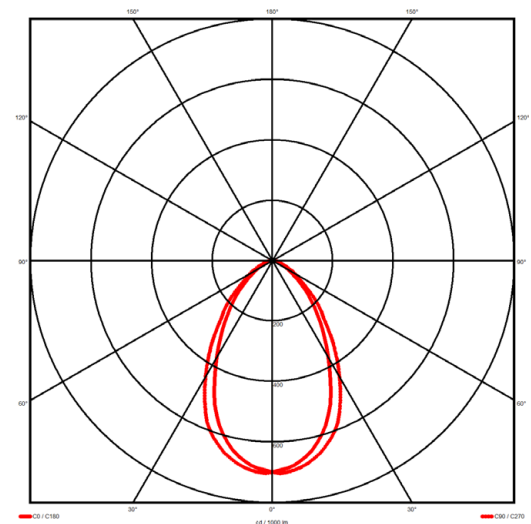

Luminaire type

Product reference:	IL6-R-1214-840M-DAD-MP-FWED
Article Number:	97-IL600123ED
Product type:	Recessed
Mounting type:	Recessed
Applications:	Office, General and Retail

Specification text

Recessed luminaire from the iline 6 family. Symmetrical, Wide lighting distribution, UGR <19. Light output of 2460lm with an efficacy of 117lm/W. Light source colour temperature 4000K and CRI 85. Complete with DALI control gear and DALI test 3hr emergency. Nominal dimensions L1214 x W76 x H76.5mm. Finished in White.

Lighting performance

Output lumens:	2460 lm
Efficacy:	117 lm/W
Rated power:	0 W
Control gear:	DALI
Dimming range:	1-100%
DC Suitable:	Yes
Colour temperature:	4000 K
MacAdams	< 3
CRI:	85
Radiation pattern:	Symmetrical
Beam angle:	Wide
Unified glare rating (U.G.R.):	<19

Physical details

Finish:	White
Length:	1214 mm
Width:	76 mm
Height:	76.5 mm
IP Rating:	IP20