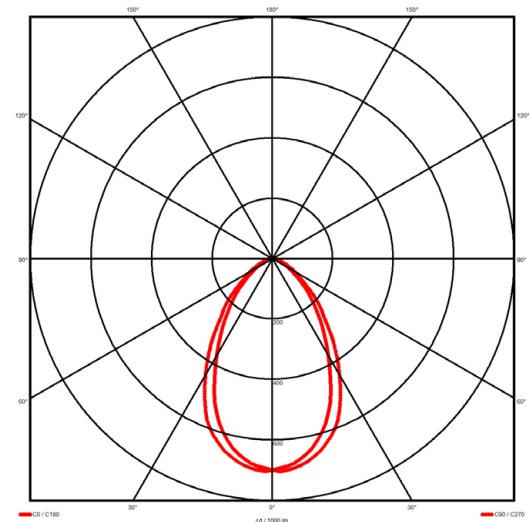

Luminaire type

Product reference:	IL6-R-1214-840M-DAD-MP-FWE
Article Number:	97-IL600123E
Product type:	Recessed
Mounting type:	Recessed
Applications:	Office, General and Retail

Specification text

Recessed luminaire from the iline 6 family. Symmetrical, Wide lighting distribution, UGR <19. Light output of 2460lm with an efficacy of 117lm/W. Light source colour temperature 4000K and CRI 85. Complete with DALI control gear and manual test 3hr emergency. Nominal dimensions L1214 x W76 x H76.5mm. Finished in White.

Lighting performance

Output lumens:	2460 lm
Efficacy:	117 lm/W
Rated power:	0 W
Control gear:	DALI
Dimming range:	1-100%
DC Suitable:	Yes
Colour temperature:	4000 K
MacAdams	< 3
CRI:	85
Radiation pattern:	Symmetrical
Beam angle:	Wide
Unified glare rating (U.G.R.):	<19

Physical details

Finish:	White
Length:	1214 mm
Width:	76 mm
Height:	76.5 mm
IP Rating:	IP20