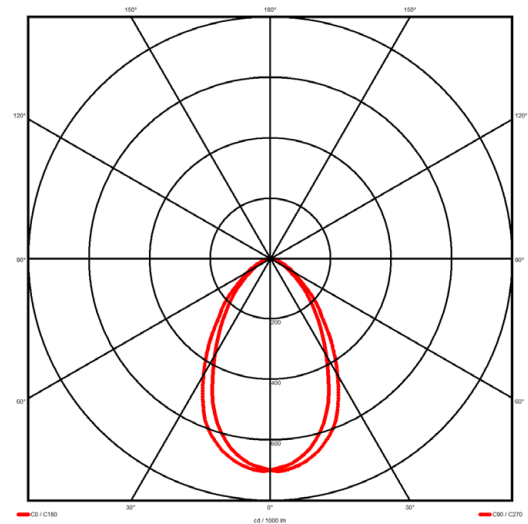

Luminaire type

Product reference:	IL6-R-1214-830M-DAD-MP-FGES
Article Number:	97-IL600122ES
Product type:	Recessed
Mounting type:	Recessed
Applications:	Office, General and Retail

Specification text

Recessed luminaire from the iline 6 family. Symmetrical, Wide lighting distribution, UGR <19. Light output of 2386.2lm with an efficacy of 114lm/W. Light source colour temperature 3000K and CRI 85. Complete with DALI control gear and self test 3hr emergency. Nominal dimensions L1214 x W76 x H76.5mm. Finished in Grey.

Lighting performance

Output lumens:	2386.2 lm
Efficacy:	114 lm/W
Rated power:	0 W
Control gear:	DALI
Dimming range:	1-100%
DC Suitable:	Yes
Colour temperature:	3000 K
MacAdams	< 3
CRI:	85
Radiation pattern:	Symmetrical
Beam angle:	Wide
Unified glare rating (U.G.R.):	<19

Physical details

Finish:	Grey
Length:	1214 mm
Width:	76 mm
Height:	76.5 mm
IP Rating:	IP20