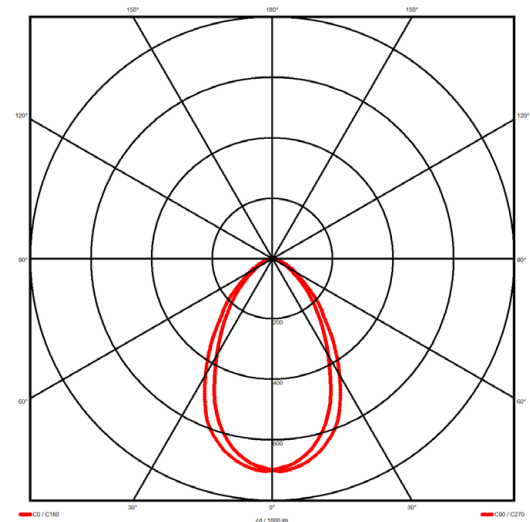

Luminaire type

Product reference:	IL6-R-1214-830M-DAD-MP-FBED
Article Number:	97-IL600121ED
Product type:	Recessed
Mounting type:	Recessed
Applications:	Office, General and Retail

Specification text

Recessed luminaire from the iline 6 family. Symmetrical, Wide lighting distribution, UGR <19. Light output of 2386.2lm with an efficacy of 114lm/W. Light source colour temperature 3000K and CRI 85. Complete with DALI control gear and DALI test 3hr emergency. Nominal dimensions L1214 x W76 x H76.5mm. Finished in Black.

Lighting performance

Output lumens:	2386.2 lm
Efficacy:	114 lm/W
Rated power:	0 W
Control gear:	DALI
Dimming range:	1-100%
DC Suitable:	Yes
Colour temperature:	3000 K
MacAdams	< 3
CRI:	85
Radiation pattern:	Symmetrical
Beam angle:	Wide
Unified glare rating (U.G.R.):	<19

Physical details

Finish:	Black
Length:	1214 mm
Width:	76 mm
Height:	76.5 mm
IP Rating:	IP20