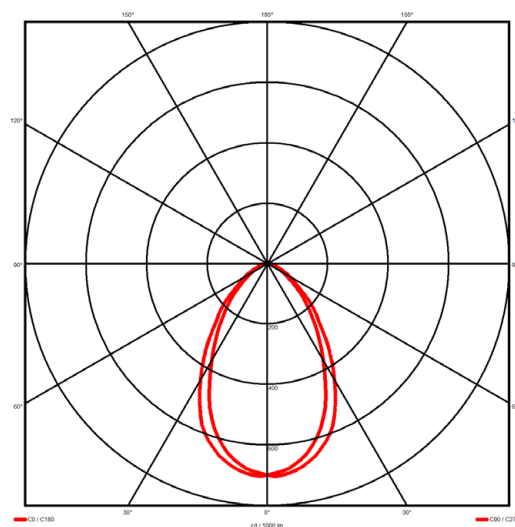

Luminaire type

Product reference:	IL6-R-1214-830M-DAD-MP-FB
Article Number:	97-IL600121
Product type:	Recessed
Mounting type:	Recessed
Applications:	Office, General and Retail

Specification text

Recessed luminaire from the iline 6 family. Symmetrical, Wide lighting distribution, UGR <19. Light output of 2386.2lm with an efficacy of 114lm/W. Light source colour temperature 3000K and CRI 85. Complete with DALI control gear. Nominal dimensions L1214 x W76 x H76.5mm. Finished in Black.

Lighting performance

Output lumens:	2386.2 lm
Efficacy:	114 lm/W
Rated power:	0 W
Control gear:	DALI
Dimming range:	1-100%
DC Suitable:	Yes
Colour temperature:	3000 K
MacAdams	< 3
CRI:	85
Radiation pattern:	Symmetrical
Beam angle:	Wide
Unified glare rating (U.G.R.):	<19

Physical details

Finish:	Black
Length:	1214 mm
Width:	76 mm
Height:	76.5 mm
IP Rating:	IP20