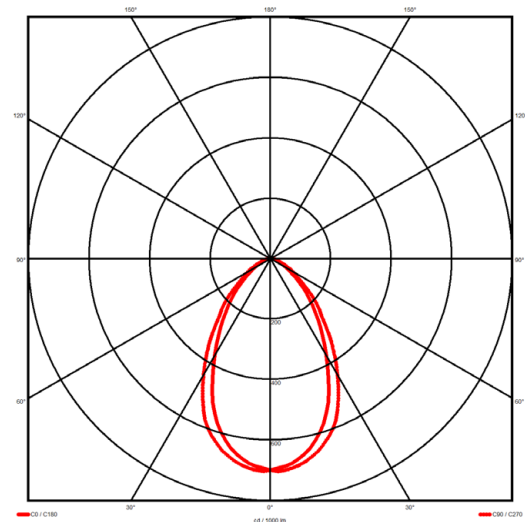

### Luminaire type

Product reference:	IL6-R-1214-830M-DAD-MP-FW
Article Number:	97-IL600120
Product type:	Recessed
Mounting type:	Recessed
Applications:	Office, General and Retail

### Specification text

Recessed luminaire from the iline 6 family. Symmetrical, Wide lighting distribution, UGR <19. Light output of 2386.2lm with an efficacy of 114lm/W. Light source colour temperature 3000K and CRI 85. Complete with DALI control gear. Nominal dimensions L1214 x W76 x H76.5mm. Finished in White.

### Lighting performance

Output lumens:	2386.2 lm
Efficacy:	114 lm/W
Rated power:	0 W
Control gear:	DALI
Dimming range:	1-100%
DC Suitable:	Yes
Colour temperature:	3000 K
MacAdams	< 3
CRI:	85
Radiation pattern:	Symmetrical
Beam angle:	Wide
Unified glare rating (U.G.R.):	<19

### Physical details

Finish:	White
Length:	1214 mm
Width:	76 mm
Height:	76.5 mm
IP Rating:	IP20