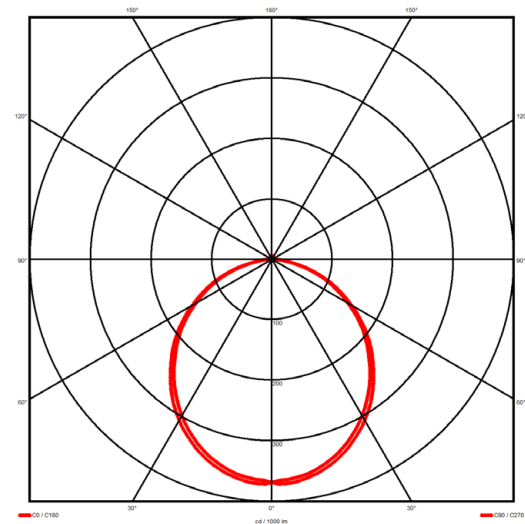

### Luminaire type

Product reference:	IL6-S-1198-830M-DAD-OP-FGED
Article Number:	97-IL600048ED
Product type:	Surface Mount
Mounting type:	Surface
Applications:	Office, General and Retail

### Specification text

Surface Mount luminaire from the iline 6 family. Symmetrical, Wide lighting distribution, UGR <22. Light output of 2589.9lm with an efficacy of 123lm/W. Light source colour temperature 3000K and CRI 85. Complete with DALI control gear and DALI test 3hr emergency. Nominal dimensions L1198 x W60 x H80mm. Finished in Grey.

### Lighting performance

Output lumens:	2589.9 lm
Efficacy:	123 lm/W
Rated power:	21 W
Control gear:	DALI
Dimming range:	1-100%
DC Suitable:	Yes
Colour temperature:	3000 K
MacAdams	< 3
CRI:	85
Radiation pattern:	Symmetrical
Beam angle:	Wide
Unified glare rating (U.G.R.):	<22

### Physical details

Finish:	Grey
Length:	1198 mm
Width:	60 mm
Height:	80 mm
IP Rating:	IP20