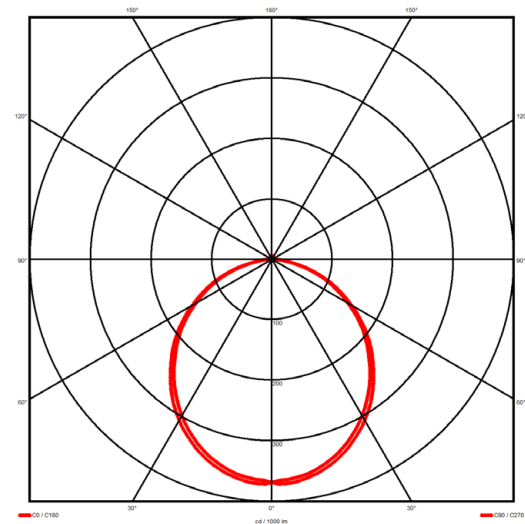

Luminaire type

Product reference:	IL6-S-1198-830M-DAD-OP-FG
Article Number:	97-IL600048
Product type:	Surface Mount
Mounting type:	Surface
Applications:	Office, General and Retail

Specification text

Surface Mount luminaire from the iline 6 family. Symmetrical, Wide lighting distribution, UGR <22. Light output of 2589.9lm with an efficacy of 123lm/W. Light source colour temperature 3000K and CRI 85. Complete with DALI control gear. Nominal dimensions L1198 x W60 x H80mm. Finished in Grey.

Lighting performance

Output lumens:	2589.9 lm
Efficacy:	123 lm/W
Rated power:	21 W
Control gear:	DALI
Dimming range:	1-100%
DC Suitable:	Yes
Colour temperature:	3000 K
MacAdams	< 3
CRI:	85
Radiation pattern:	Symmetrical
Beam angle:	Wide
Unified glare rating (U.G.R.):	<22

Physical details

Finish:	Grey
Length:	1198 mm
Width:	60 mm
Height:	80 mm
IP Rating:	IP20