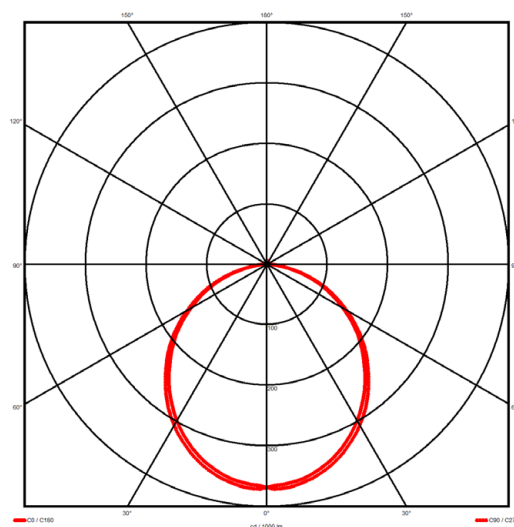

Luminaire type

Product reference:	IL6-S-1198-830M-DAD-OP-FBES
Article Number:	97-IL600047ES
Product type:	Surface Mount
Mounting type:	Surface
Applications:	Office, General and Retail

Specification text

Surface Mount luminaire from the iline 6 family. Symmetrical, Wide lighting distribution, UGR <22. Light output of 2589.9lm with an efficacy of 123lm/W. Light source colour temperature 3000K and CRI 85. Complete with DALI control gear and self test 3hr emergency. Nominal dimensions L1198 x W60 x H80mm. Finished in Black.

Physical details

Finish:	Black
Length:	1198 mm
Width:	60 mm
Height:	80 mm
IP Rating:	IP20