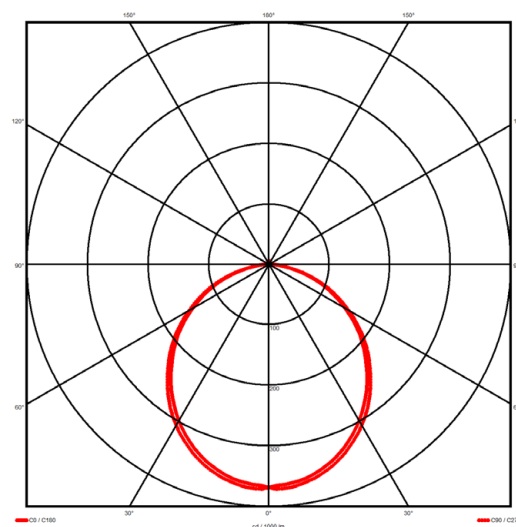

Luminaire type

Product reference:	IL6-S-1198-830M-DAD-OP-FBED
Article Number:	97-IL600047ED
Product type:	Surface Mount
Mounting type:	Surface
Applications:	Office, General and Retail

Specification text

Surface Mount luminaire from the iline 6 family. Symmetrical, Wide lighting distribution, UGR <22. Light output of 2589.9lm with an efficacy of 123lm/W. Light source colour temperature 3000K and CRI 85. Complete with DALI control gear and DALI test 3hr emergency. Nominal dimensions L1198 x W60 x H80mm. Finished in Black.

Physical details

Finish:	Black
Length:	1198 mm
Width:	60 mm
Height:	80 mm
IP Rating:	IP20