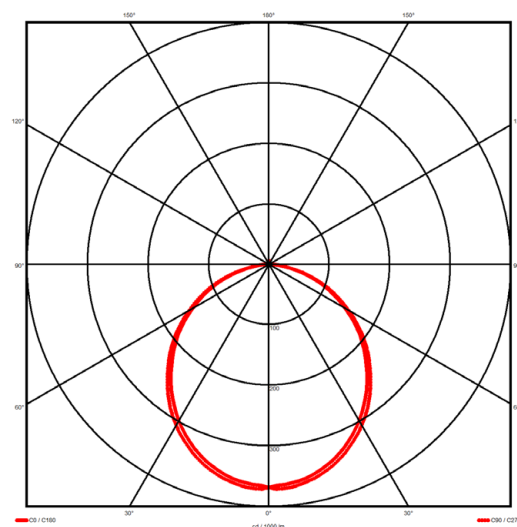

Luminaire type

Product reference:	IL6-S-1198-830M-DAD-OP-FB
Article Number:	97-IL600047
Product type:	Surface Mount
Mounting type:	Surface
Applications:	Office, General and Retail

Specification text

Surface Mount luminaire from the iline 6 family. Symmetrical, Wide lighting distribution, UGR <22. Light output of 2589.9lm with an efficacy of 123lm/W. Light source colour temperature 3000K and CRI 85. Complete with DALI control gear. Nominal dimensions L1198 x W60 x H80mm. Finished in Black.

Lighting performance

Output lumens:	2589.9 lm
Efficacy:	123 lm/W
Rated power:	21 W
Control gear:	DALI
Dimming range:	1-100%
DC Suitable:	Yes
Colour temperature:	3000 K
MacAdams	< 3
CRI:	85
Radiation pattern:	Symmetrical
Beam angle:	Wide
Unified glare rating (U.G.R.):	<22

Physical details

Finish:	Black
Length:	1198 mm
Width:	60 mm
Height:	80 mm
IP Rating:	IP20