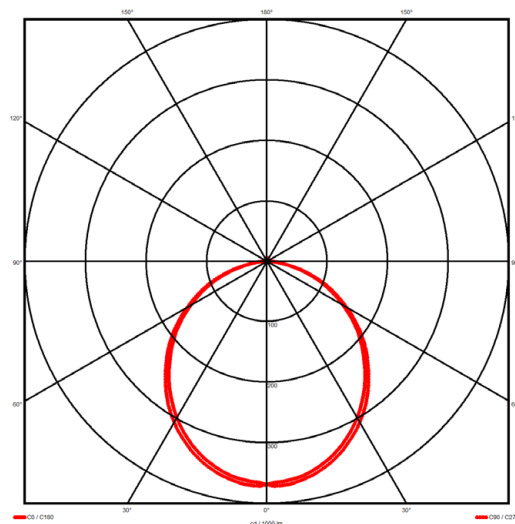

### Luminaire type

Product reference:	IL6-S-1198-830M-DAD-OP-FWE
Article Number:	97-IL600046E
Product type:	Surface Mount
Mounting type:	Surface
Applications:	Office, General and Retail

### Specification text

Surface Mount luminaire from the iline 6 family. Symmetrical, Wide lighting distribution, UGR <22. Light output of 2589.9lm with an efficacy of 123lm/W. Light source colour temperature 3000K and CRI 85. Complete with DALI control gear and manual test 3hr emergency. Nominal dimensions L1198 x W60 x H80mm. Finished in White.

### Physical details

Finish:	White
Length:	1198 mm
Width:	60 mm
Height:	80 mm
IP Rating:	IP20