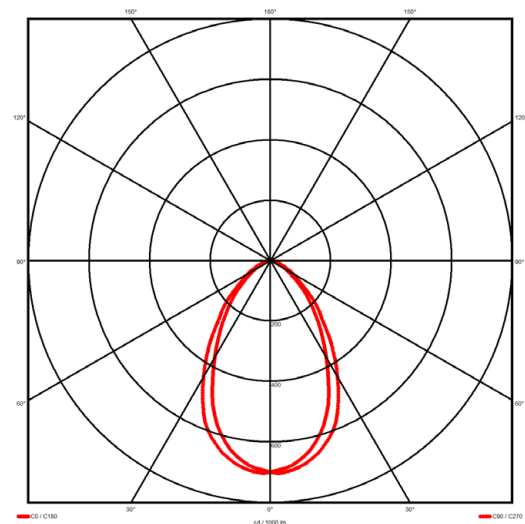

Luminaire type

| | |
|--------------------|-----------------------------|
| Product reference: | IL6-S-1198-840M-DAD-MP-FGES |
| Article Number: | 97-IL600045ES |
| Product type: | Surface Mount |
| Mounting type: | Surface |
| Applications: | Office, General and Retail |

Specification text

Surface Mount luminaire from the iline 6 family. Symmetrical, Wide lighting distribution, UGR <19. Light output of 2460lm with an efficacy of 117lm/W. Light source colour temperature 4000K and CRI 85. Complete with DALI control gear and self test 3hr emergency. Nominal dimensions L1198 x W60 x H80mm. Finished in Grey.

Physical details

| | |
|------------|---------|
| Finish: | Grey |
| Length: | 1198 mm |
| Width: | 60 mm |
| Height: | 80 mm |
| IP Rating: | IP20 |