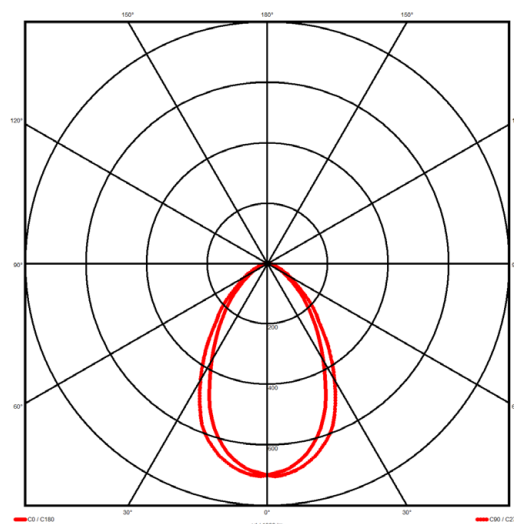

### Luminaire type

Product reference:	IL6-S-1198-830M-DAD-MP-FGE
Article Number:	97-IL600039E
Product type:	Surface Mount
Mounting type:	Surface
Applications:	Office, General and Retail

### Specification text

Surface Mount luminaire from the iline 6 family. Symmetrical, Wide lighting distribution, UGR <19. Light output of 2386.2lm with an efficacy of 114lm/W. Light source colour temperature 3000K and CRI 85. Complete with DALI control gear and manual test 3hr emergency. Nominal dimensions L1198 x W60 x H80mm. Finished in Grey.

### Lighting performance

Output lumens:	2386.2 lm
Efficacy:	114 lm/W
Rated power:	21 W
Control gear:	DALI
Dimming range:	1-100%
DC Suitable:	Yes
Colour temperature:	3000 K
MacAdams	< 3
CRI:	85
Radiation pattern:	Symmetrical
Beam angle:	Wide
Unified glare rating (U.G.R.):	<19

### Physical details

Finish:	Grey
Length:	1198 mm
Width:	60 mm
Height:	80 mm
IP Rating:	IP20