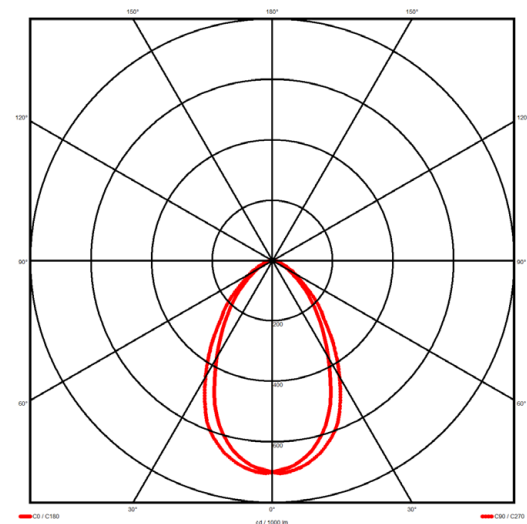

Luminaire type

Product reference:	IL6-S-1198-830M-DAD-MP-FG
Article Number:	97-IL600039
Product type:	Surface Mount
Mounting type:	Surface
Applications:	Office, General and Retail

Specification text

Surface Mount luminaire from the iline 6 family. Symmetrical, Wide lighting distribution, UGR <19. Light output of 2386.2lm with an efficacy of 114lm/W. Light source colour temperature 3000K and CRI 85. Complete with DALI control gear. Nominal dimensions L1198 x W60 x H80mm. Finished in Grey.

Lighting performance

Output lumens:	2386.2 lm
Efficacy:	114 lm/W
Rated power:	21 W
Control gear:	DALI
Dimming range:	1-100%
DC Suitable:	Yes
Colour temperature:	3000 K
MacAdams	< 3
CRI:	85
Radiation pattern:	Symmetrical
Beam angle:	Wide
Unified glare rating (U.G.R.):	<19

Physical details

Finish:	Grey
Length:	1198 mm
Width:	60 mm
Height:	80 mm
IP Rating:	IP20