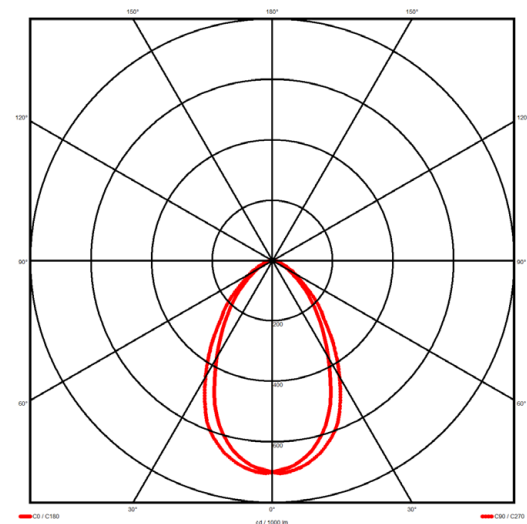

### Luminaire type

Product reference:	IL6-S-1198-830M-DAD-MP-FBES
Article Number:	97-IL600038ES
Product type:	Surface Mount
Mounting type:	Surface
Applications:	Office, General and Retail

### Specification text

Surface Mount luminaire from the iline 6 family. Symmetrical, Wide lighting distribution, UGR <19. Light output of 2386.2lm with an efficacy of 114lm/W. Light source colour temperature 3000K and CRI 85. Complete with DALI control gear and self test 3hr emergency. Nominal dimensions L1198 x W60 x H80mm. Finished in Black.

### Lighting performance

Output lumens:	2386.2 lm
Efficacy:	114 lm/W
Rated power:	21 W
Control gear:	DALI
Dimming range:	1-100%
DC Suitable:	Yes
Colour temperature:	3000 K
MacAdams	< 3
CRI:	85
Radiation pattern:	Symmetrical
Beam angle:	Wide
Unified glare rating (U.G.R.):	<19

### Physical details

Finish:	Black
Length:	1198 mm
Width:	60 mm
Height:	80 mm
IP Rating:	IP20