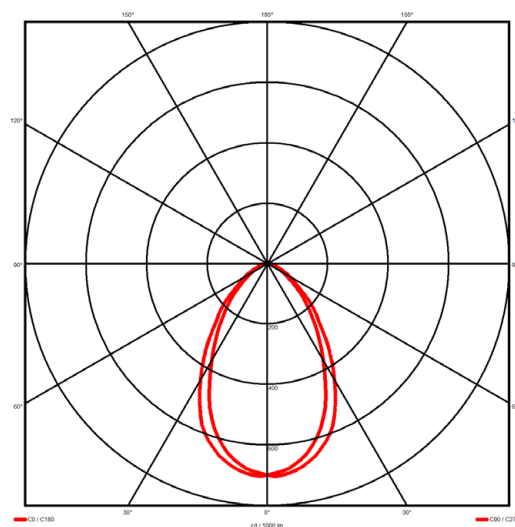

Luminaire type

Product reference:	IL6-S-1198-830M-DAD-MP-FB
Article Number:	97-IL600038
Product type:	Surface Mount
Mounting type:	Surface
Applications:	Office, General and Retail

Specification text

Surface Mount luminaire from the iline 6 family. Symmetrical, Wide lighting distribution, UGR <19. Light output of 2386.2lm with an efficacy of 114lm/W. Light source colour temperature 3000K and CRI 85. Complete with DALI control gear. Nominal dimensions L1198 x W60 x H80mm. Finished in Black.

Lighting performance

Output lumens:	2386.2 lm
Efficacy:	114 lm/W
Rated power:	21 W
Control gear:	DALI
Dimming range:	1-100%
DC Suitable:	Yes
Colour temperature:	3000 K
MacAdams	< 3
CRI:	85
Radiation pattern:	Symmetrical
Beam angle:	Wide
Unified glare rating (U.G.R.):	<19

Physical details

Finish:	Black
Length:	1198 mm
Width:	60 mm
Height:	80 mm
IP Rating:	IP20