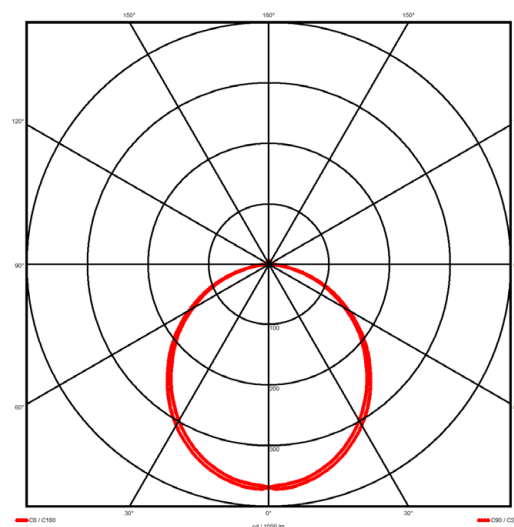

### Specification text

Pendant luminaire from the iline 6 family. Symmetrical, Wide lighting distribution, UGR <22. Light output of 2670lm with an efficacy of 127lm/W. Light source colour temperature 4000K and CRI 85. Complete with DALI control gear. Nominal dimensions L1198 x W60 x H80mm. Finished in Grey.

### Physical details

Finish:	Grey
Length:	1198 mm
Width:	60 mm
Height:	80 mm
IP Rating:	IP20