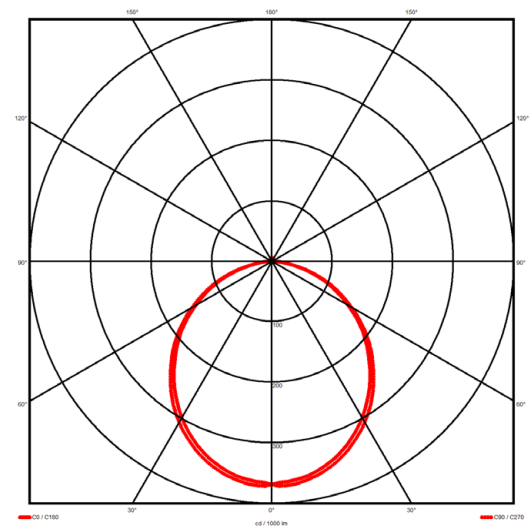

Specification text

Pendant luminaire from the iline 6 family. Symmetrical, Wide lighting distribution, UGR <22. Light output of 2670lm with an efficacy of 127lm/W. Light source colour temperature 4000K and CRI 85. Complete with DALI control gear and self test 3hr emergency. Nominal dimensions L1198 x W60 x H80mm. Finished in Black.

Physical details

| | |
|------------|---------|
| Finish: | Black |
| Length: | 1198 mm |
| Width: | 60 mm |
| Height: | 80 mm |
| IP Rating: | IP20 |