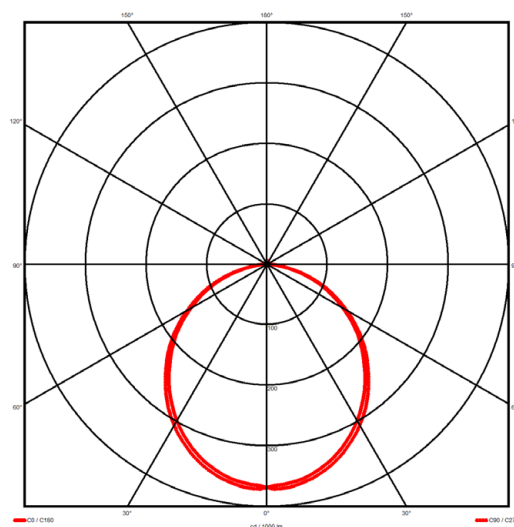

Luminaire type

| | |
|--------------------|-----------------------------|
| Product reference: | IL6-WS-1198-840M-DAD-OP-FBE |
| Article Number: | 97-IL600035E |
| Product type: | Pendant |
| Mounting type: | Pendant |
| Applications: | Office, General and Retail |

Specification text

Pendant luminaire from the iline 6 family. Symmetrical, Wide lighting distribution, UGR <22. Light output of 2670lm with an efficacy of 127lm/W. Light source colour temperature 4000K and CRI 85. Complete with DALI control gear and manual test 3hr emergency. Nominal dimensions L1198 x W60 x H80mm. Finished in Black.

Physical details

| | |
|------------|---------|
| Finish: | Black |
| Length: | 1198 mm |
| Width: | 60 mm |
| Height: | 80 mm |
| IP Rating: | IP20 |