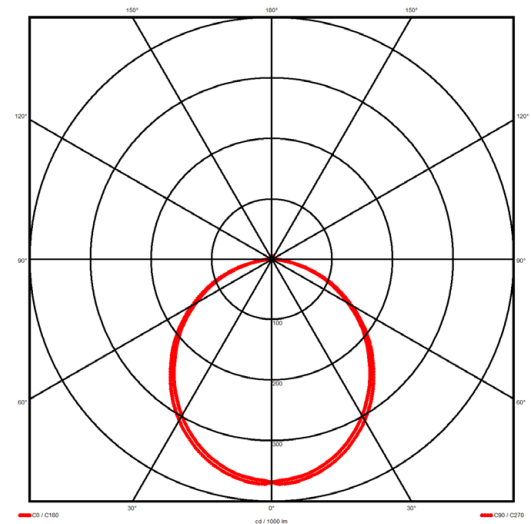

Luminaire type

Product reference:	IL6-WS-1198-830M-DAD-OP-FGED
Article Number:	97-IL600030ED
Product type:	Pendant
Mounting type:	Pendant
Applications:	Office, General and Retail

Specification text

Pendant luminaire from the iline 6 family. Symmetrical, Wide lighting distribution, UGR <22. Light output of 2589.9lm with an efficacy of 123lm/W. Light source colour temperature 3000K and CRI 85. Complete with DALI control gear and DALI test 3hr emergency. Nominal dimensions L1198 x W60 x H80mm. Finished in Grey.

Lighting performance

Output lumens:	2589.9 lm
Efficacy:	123 lm/W
Rated power:	21 W
Control gear:	DALI
Dimming range:	1-100%
DC Suitable:	Yes
Colour temperature:	3000 K
MacAdams	< 3
CRI:	85
Radiation pattern:	Symmetrical
Beam angle:	Wide
Unified glare rating (U.G.R.):	<22

Physical details

Finish:	Grey
Length:	1198 mm
Width:	60 mm
Height:	80 mm
IP Rating:	IP20