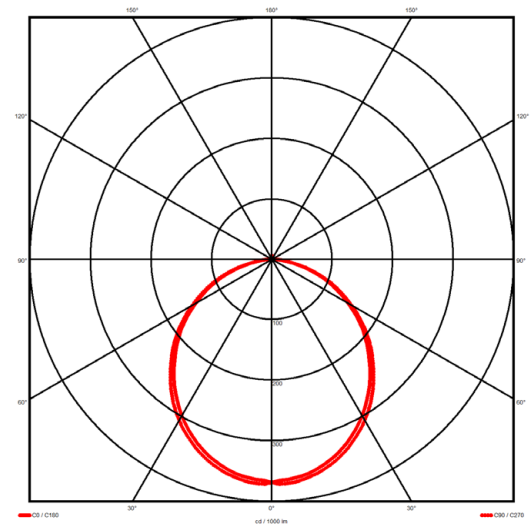

Luminaire type

Product reference:	IL6-WS-1198-830M-DAD-OP-FG
Article Number:	97-IL600030
Product type:	Pendant
Mounting type:	Pendant
Applications:	Office, General and Retail

Specification text

Pendant luminaire from the iline 6 family. Symmetrical, Wide lighting distribution, UGR <22. Light output of 2589.9lm with an efficacy of 123lm/W. Light source colour temperature 3000K and CRI 85. Complete with DALI control gear. Nominal dimensions L1198 x W60 x H80mm. Finished in Grey.

Lighting performance

Output lumens:	2589.9 lm
Efficacy:	123 lm/W
Rated power:	21 W
Control gear:	DALI
Dimming range:	1-100%
DC Suitable:	Yes
Colour temperature:	3000 K
MacAdams	< 3
CRI:	85
Radiation pattern:	Symmetrical
Beam angle:	Wide
Unified glare rating (U.G.R.):	<22

Physical details

Finish:	Grey
Length:	1198 mm
Width:	60 mm
Height:	80 mm
IP Rating:	IP20