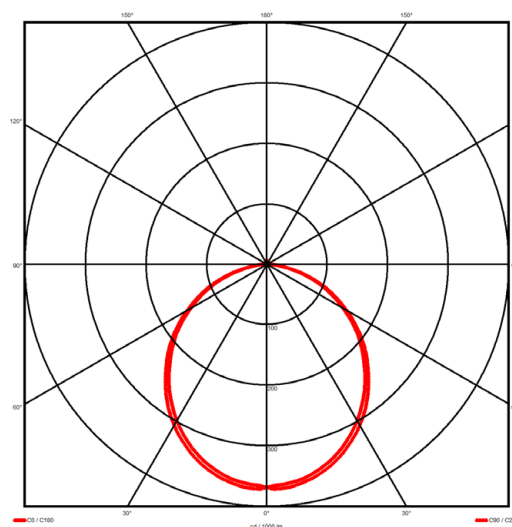

### Specification text

Pendant luminaire from the iline 6 family. Symmetrical, Wide lighting distribution, UGR <22. Light output of 2589.9lm with an efficacy of 123lm/W. Light source colour temperature 3000K and CRI 85. Complete with DALI control gear and self test 3hr emergency. Nominal dimensions L1198 x W60 x H80mm. Finished in Black.

### Physical details

Finish:	Black
Length:	1198 mm
Width:	60 mm
Height:	80 mm
IP Rating:	IP20