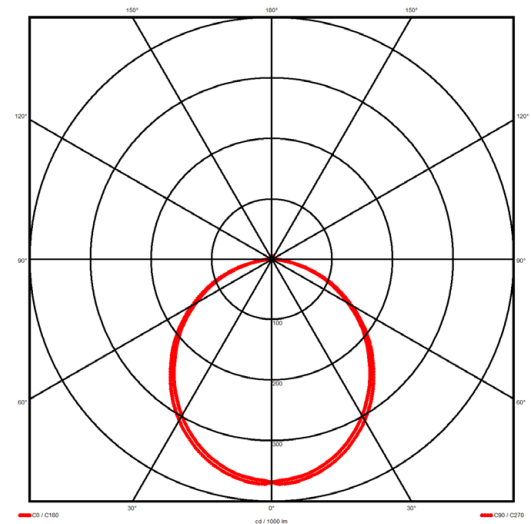

### Specification text

Pendant luminaire from the iline 6 family. Symmetrical, Wide lighting distribution, UGR <22. Light output of 2589.9lm with an efficacy of 123lm/W. Light source colour temperature 3000K and CRI 85. Complete with DALI control gear and DALI test 3hr emergency. Nominal dimensions L1198 x W60 x H80mm. Finished in Black.

### Lighting performance

Output lumens:	2589.9 lm
Efficacy:	123 lm/W
Rated power:	21 W
Control gear:	DALI
Dimming range:	1-100%
DC Suitable:	Yes
Colour temperature:	3000 K
MacAdams	< 3
CRI:	85
Radiation pattern:	Symmetrical
Beam angle:	Wide
Unified glare rating (U.G.R.):	<22

### Physical details

Finish:	Black
Length:	1198 mm
Width:	60 mm
Height:	80 mm
IP Rating:	IP20