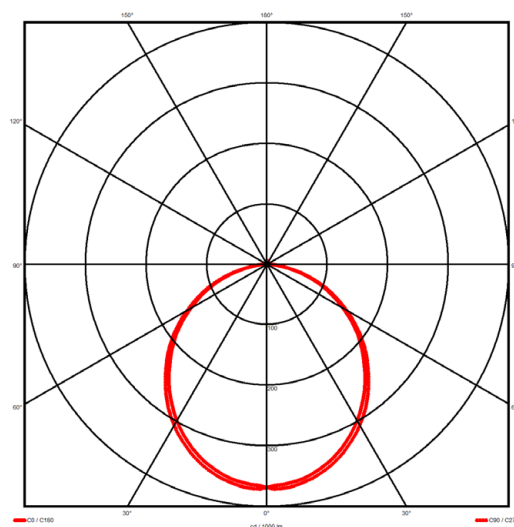

Luminaire type

Product reference:	IL6-WS-1198-830M-DAD-OP-FBE
Article Number:	97-IL600029E
Product type:	Pendant
Mounting type:	Pendant
Applications:	Office, General and Retail

Specification text

Pendant luminaire from the iline 6 family. Symmetrical, Wide lighting distribution, UGR <22. Light output of 2589.9lm with an efficacy of 123lm/W. Light source colour temperature 3000K and CRI 85. Complete with DALI control gear and manual test 3hr emergency. Nominal dimensions L1198 x W60 x H80mm. Finished in Black.

Lighting performance

Output lumens:	2589.9 lm
Efficacy:	123 lm/W
Rated power:	21 W
Control gear:	DALI
Dimming range:	1-100%
DC Suitable:	Yes
Colour temperature:	3000 K
MacAdams	< 3
CRI:	85
Radiation pattern:	Symmetrical
Beam angle:	Wide
Unified glare rating (U.G.R.):	<22

Physical details

Finish:	Black
Length:	1198 mm
Width:	60 mm
Height:	80 mm
IP Rating:	IP20