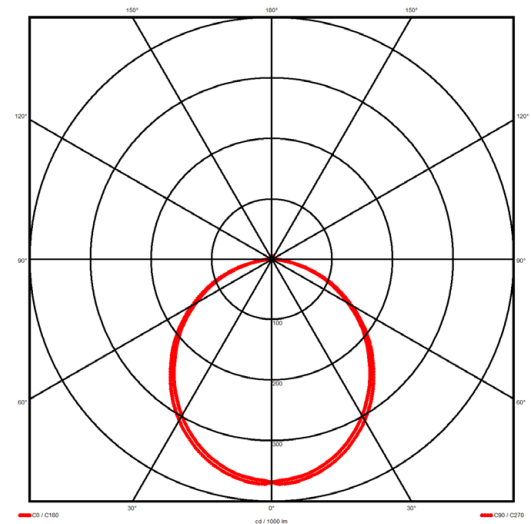

Luminaire type

Product reference:	IL6-WS-1198-830M-DAD-OP-FB
Article Number:	97-IL600029
Product type:	Pendant
Mounting type:	Pendant
Applications:	Office, General and Retail

Specification text

Pendant luminaire from the iline 6 family. Symmetrical, Wide lighting distribution, UGR <22. Light output of 2589.9lm with an efficacy of 123lm/W. Light source colour temperature 3000K and CRI 85. Complete with DALI control gear. Nominal dimensions L1198 x W60 x H80mm. Finished in Black.

Lighting performance

Output lumens:	2589.9 lm
Efficacy:	123 lm/W
Rated power:	21 W
Control gear:	DALI
Dimming range:	1-100%
DC Suitable:	Yes
Colour temperature:	3000 K
MacAdams	< 3
CRI:	85
Radiation pattern:	Symmetrical
Beam angle:	Wide
Unified glare rating (U.G.R):	<22

Physical details

Finish:	Black
Length:	1198 mm
Width:	60 mm
Height:	80 mm
IP Rating:	IP20