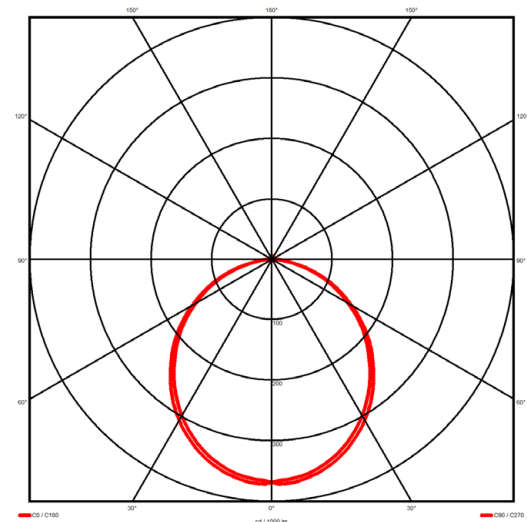

Luminaire type

Product reference:	IL6-WS-1198-830M-DAD-OP-FWES
Article Number:	97-IL600028ES
Product type:	Pendant
Mounting type:	Pendant
Applications:	Office, General and Retail

Specification text

Pendant luminaire from the iline 6 family. Symmetrical, Wide lighting distribution, UGR <22. Light output of 2589.9lm with an efficacy of 123lm/W. Light source colour temperature 3000K and CRI 85. Complete with DALI control gear and self test 3hr emergency. Nominal dimensions L1198 x W60 x H80mm. Finished in White.

Lighting performance

Output lumens:	2589.9 lm
Efficacy:	123 lm/W
Rated power:	21 W
Control gear:	DALI
Dimming range:	1-100%
DC Suitable:	Yes
Colour temperature:	3000 K
MacAdams	< 3
CRI:	85
Radiation pattern:	Symmetrical
Beam angle:	Wide
Unified glare rating (U.G.R.):	<22

Physical details

Finish:	White
Length:	1198 mm
Width:	60 mm
Height:	80 mm
IP Rating:	IP20