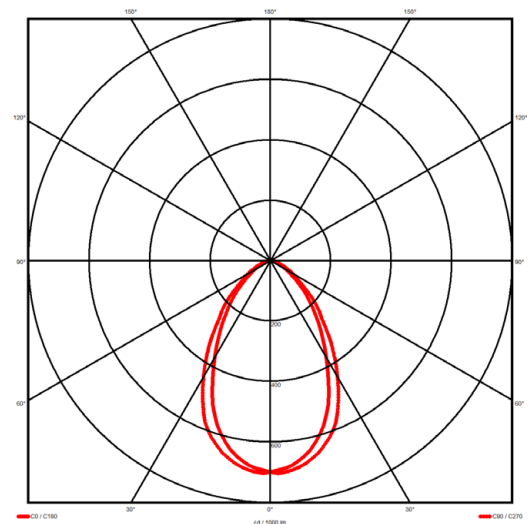

### Specification text

Pendant luminaire from the iline 6 family. Symmetrical, Wide lighting distribution, UGR <19. Light output of 2460lm with an efficacy of 117lm/W. Light source colour temperature 4000K and CRI 85. Complete with DALI control gear and self test 3hr emergency. Nominal dimensions L1198 x W60 x H80mm. Finished in Black.

### Lighting performance

Output lumens:	2460 lm
Efficacy:	117 lm/W
Rated power:	21 W
Control gear:	DALI
Dimming range:	1-100%
DC Suitable:	Yes
Colour temperature:	4000 K
MacAdams	< 3
CRI:	85
Radiation pattern:	Symmetrical
Beam angle:	Wide
Unified glare rating (U.G.R.):	<19

### Physical details

Finish:	Black
Length:	1198 mm
Width:	60 mm
Height:	80 mm
IP Rating:	IP20