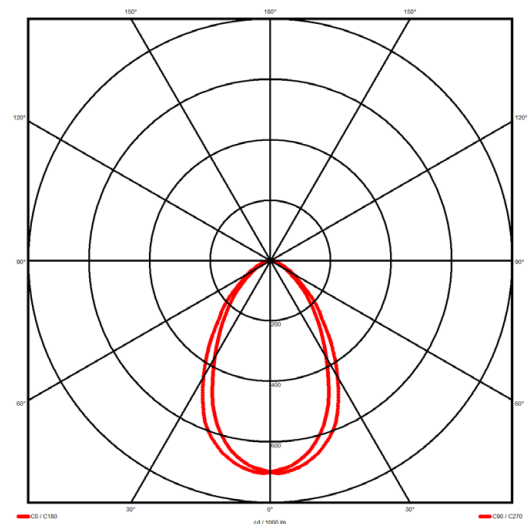

Luminaire type

Product reference:	IL6-WS-1198-830M-DAD-MP-FGES
Article Number:	97-IL600021ES
Product type:	Pendant
Mounting type:	Pendant
Applications:	Office, General and Retail

Specification text

Pendant luminaire from the iline 6 family. Symmetrical, Wide lighting distribution, UGR <19. Light output of 2386.2lm with an efficacy of 114lm/W. Light source colour temperature 3000K and CRI 85. Complete with DALI control gear and self test 3hr emergency. Nominal dimensions L1198 x W60 x H80mm. Finished in Grey.

Lighting performance

Output lumens:	2386.2 lm
Efficacy:	114 lm/W
Rated power:	21 W
Control gear:	DALI
Dimming range:	1-100%
DC Suitable:	Yes
Colour temperature:	3000 K
MacAdams	< 3
CRI:	85
Radiation pattern:	Symmetrical
Beam angle:	Wide
Unified glare rating (U.G.R.):	<19

Physical details

Finish:	Grey
Length:	1198 mm
Width:	60 mm
Height:	80 mm
IP Rating:	IP20