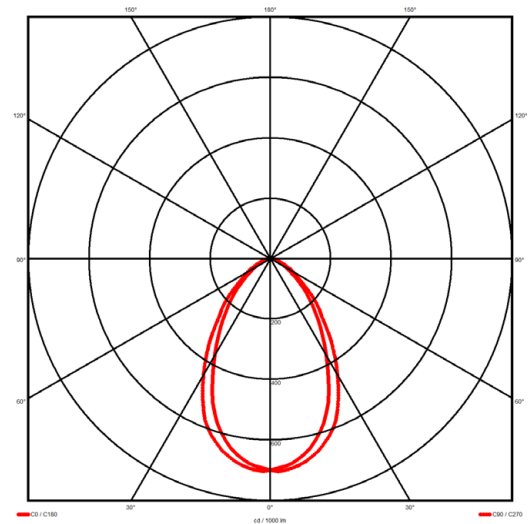

Luminaire type

Product reference:	IL6-WS-1198-830M-DAD-MP-FBES
Article Number:	97-IL600020ES
Product type:	Pendant
Mounting type:	Pendant
Applications:	Office, General and Retail

Specification text

Pendant luminaire from the iline 6 family. Symmetrical, Wide lighting distribution, UGR <19. Light output of 2386.2lm with an efficacy of 114lm/W. Light source colour temperature 3000K and CRI 85. Complete with DALI control gear and self test 3hr emergency. Nominal dimensions L1198 x W60 x H80mm. Finished in Black.

Lighting performance

Output lumens:	2386.2 lm
Efficacy:	114 lm/W
Rated power:	21 W
Control gear:	DALI
Dimming range:	1-100%
DC Suitable:	Yes
Colour temperature:	3000 K
MacAdams	< 3
CRI:	85
Radiation pattern:	Symmetrical
Beam angle:	Wide
Unified glare rating (U.G.R):	<19

Physical details

Finish:	Black
Length:	1198 mm
Width:	60 mm
Height:	80 mm
IP Rating:	IP20