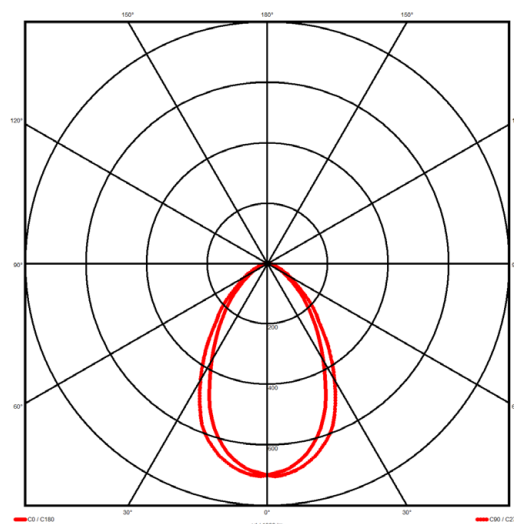

Luminaire type

Product reference:	IL6-WS-1198-830M-DAD-MP-FB
Article Number:	97-IL600020
Product type:	Pendant
Mounting type:	Pendant
Applications:	Office, General and Retail

Specification text

Pendant luminaire from the iline 6 family. Symmetrical, Wide lighting distribution, UGR <19. Light output of 2386.2lm with an efficacy of 114lm/W. Light source colour temperature 3000K and CRI 85. Complete with DALI control gear. Nominal dimensions L1198 x W60 x H80mm. Finished in Black.

Lighting performance

Output lumens:	2386.2 lm
Efficacy:	114 lm/W
Rated power:	21 W
Control gear:	DALI
Dimming range:	1-100%
DC Suitable:	Yes
Colour temperature:	3000 K
MacAdams	< 3
CRI:	85
Radiation pattern:	Symmetrical
Beam angle:	Wide
Unified glare rating (U.G.R.):	<19

Physical details

Finish:	Black
Length:	1198 mm
Width:	60 mm
Height:	80 mm
IP Rating:	IP20