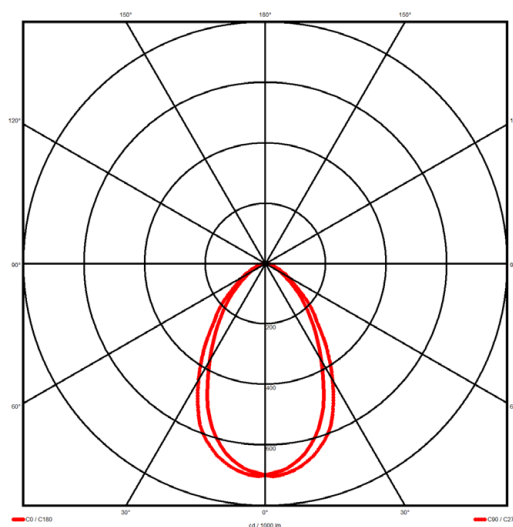

Luminaire type

Product reference:	IL6-WS-1198-830M-DAD-MP-FWES
Article Number:	97-IL600019ES
Product type:	Pendant
Mounting type:	Pendant
Applications:	Office, General and Retail

Specification text

Pendant luminaire from the iline 6 family. Symmetrical, Wide lighting distribution, UGR <19. Light output of 2386.2lm with an efficacy of 114lm/W. Light source colour temperature 3000K and CRI 85. Complete with DALI control gear and self test 3hr emergency. Nominal dimensions L1198 x W60 x H80mm. Finished in White.

Lighting performance

Output lumens:	2386.2 lm
Efficacy:	114 lm/W
Rated power:	21 W
Control gear:	DALI
Dimming range:	1-100%
DC Suitable:	Yes
Colour temperature:	3000 K
MacAdams	< 3
CRI:	85
Radiation pattern:	Symmetrical
Beam angle:	Wide
Unified glare rating (U.G.R.):	<19

Physical details

Finish:	White
Length:	1198 mm
Width:	60 mm
Height:	80 mm
IP Rating:	IP20