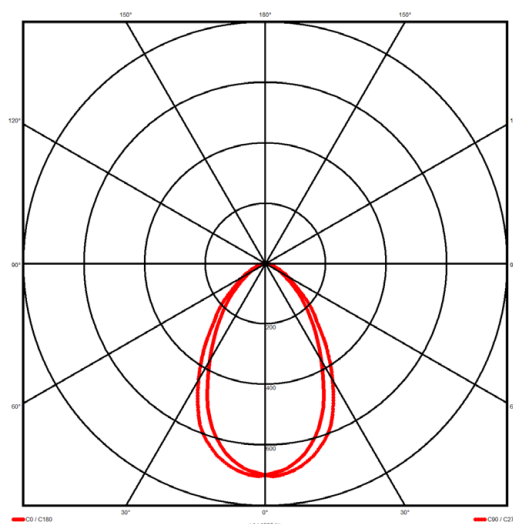

### Specification text

Pendant luminaire from the iline 6 family. Symmetrical, Wide lighting distribution, UGR <19. Light output of 2386.2lm with an efficacy of 114lm/W. Light source colour temperature 3000K and CRI 85. Complete with DALI control gear. Nominal dimensions L1198 x W60 x H80mm. Finished in White.

### Physical details

Finish:	White
Length:	1198 mm
Width:	60 mm
Height:	80 mm
IP Rating:	IP20