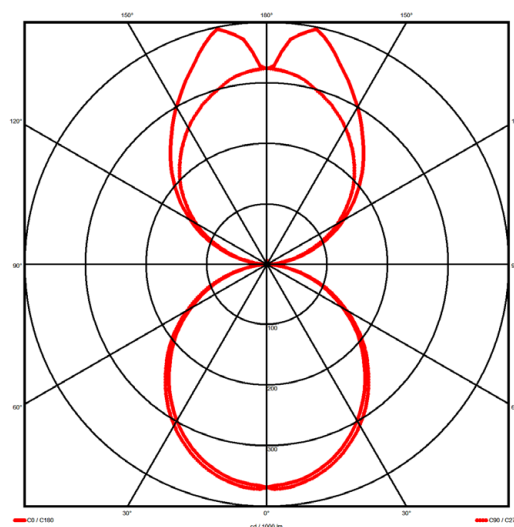

Luminaire type

Product reference:	IL6-WS-1198-840M-DADI-OP-FGES
Article Number:	97-IL600018ES
Product type:	Pendant
Mounting type:	Pendant
Applications:	Office, General and Retail

Specification text

Pendant luminaire from the iline 6 family. Symmetrical, Wide lighting distribution, UGR <22. Light output of 3940lm with an efficacy of 136lm/W. Light source colour temperature 4000K and CRI 85. Complete with DALI control gear and self test 3hr emergency. Nominal dimensions L1198 x W60 x H80mm. Finished in Grey.

Lighting performance

Output lumens:	3940 lm
Efficacy:	136 lm/W
Rated power:	29 W
Control gear:	DALI
Dimming range:	1-100%
DC Suitable:	Yes
Colour temperature:	4000 K
MacAdams	< 3
CRI:	85
Radiation pattern:	Symmetrical
Beam angle:	Wide
Unified glare rating (U.G.R.):	<22

Physical details

Finish:	Grey
Length:	1198 mm
Width:	60 mm
Height:	80 mm
IP Rating:	IP20