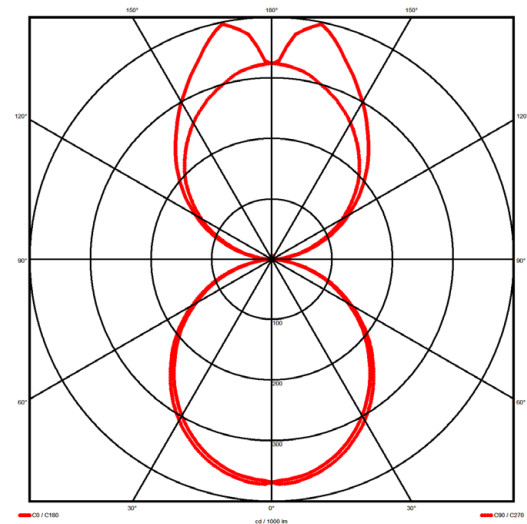

### Specification text

Pendant luminaire from the iline 6 family. Symmetrical, Wide lighting distribution, UGR <22. Light output of 3821.8lm with an efficacy of 132lm/W. Light source colour temperature 3000K and CRI 85. Complete with DALI control gear and self test 3hr emergency. Nominal dimensions L1198 x W60 x H80mm. Finished in White.

### Lighting performance

Output lumens:	3821.8 lm
Efficacy:	132 lm/W
Rated power:	29 W
Control gear:	DALI
Dimming range:	1-100%
DC Suitable:	Yes
Colour temperature:	3000 K
MacAdams	< 3
CRI:	85
Radiation pattern:	Symmetrical
Beam angle:	Wide
Unified glare rating (U.G.R):	<22

### Physical details

Finish:	White
Length:	1198 mm
Width:	60 mm
Height:	80 mm
IP Rating:	IP20