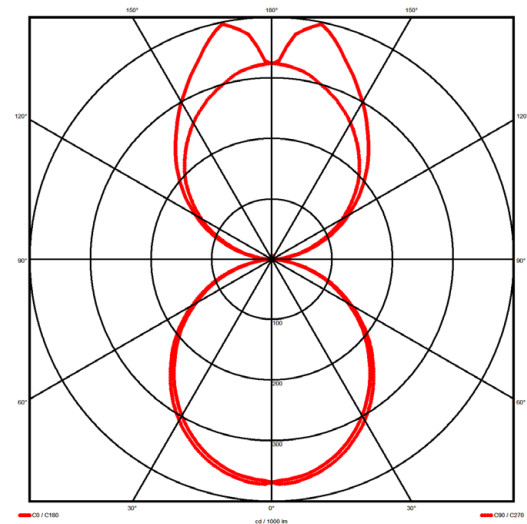

Luminaire type

Product reference:	IL6-WS-1198-830M-DADI-OP-FWE
Article Number:	97-IL600010E
Product type:	Pendant
Mounting type:	Pendant
Applications:	Office, General and Retail

Specification text

Pendant luminaire from the iline 6 family. Symmetrical, Wide lighting distribution, UGR <22. Light output of 3821.8lm with an efficacy of 132lm/W. Light source colour temperature 3000K and CRI 85. Complete with DALI control gear and manual test 3hr emergency. Nominal dimensions L1198 x W60 x H80mm. Finished in White.

Lighting performance

Output lumens:	3821.8 lm
Efficacy:	132 lm/W
Rated power:	29 W
Control gear:	DALI
Dimming range:	1-100%
DC Suitable:	Yes
Colour temperature:	3000 K
MacAdams	< 3
CRI:	85
Radiation pattern:	Symmetrical
Beam angle:	Wide
Unified glare rating (U.G.R.):	<22

Physical details

Finish:	White
Length:	1198 mm
Width:	60 mm
Height:	80 mm
IP Rating:	IP20