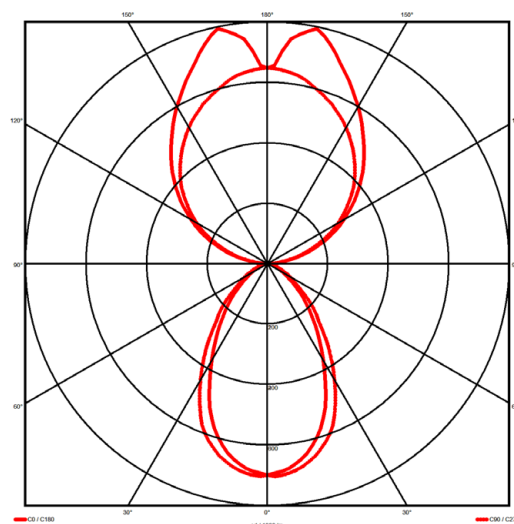

Luminaire type

Product reference:	IL6-WS-1198-840M-DADI-MP-FGES
Article Number:	97-IL600009ES
Product type:	Pendant
Mounting type:	Pendant
Applications:	Office, General and Retail

Specification text

Pendant luminaire from the iline 6 family. Symmetrical, Wide lighting distribution, UGR <19. Light output of 3730lm with an efficacy of 129lm/W. Light source colour temperature 4000K and CRI 85. Complete with DALI control gear and self test 3hr emergency. Nominal dimensions L1198 x W60 x H80mm. Finished in Grey.

Lighting performance

Output lumens:	3730 lm
Efficacy:	129 lm/W
Rated power:	29 W
Control gear:	DALI
Dimming range:	1-100%
DC Suitable:	Yes
Colour temperature:	4000 K
MacAdams	< 3
CRI:	85
Radiation pattern:	Symmetrical
Beam angle:	Wide
Unified glare rating (U.G.R.):	<19

Physical details

Finish:	Grey
Length:	1198 mm
Width:	60 mm
Height:	80 mm
IP Rating:	IP20