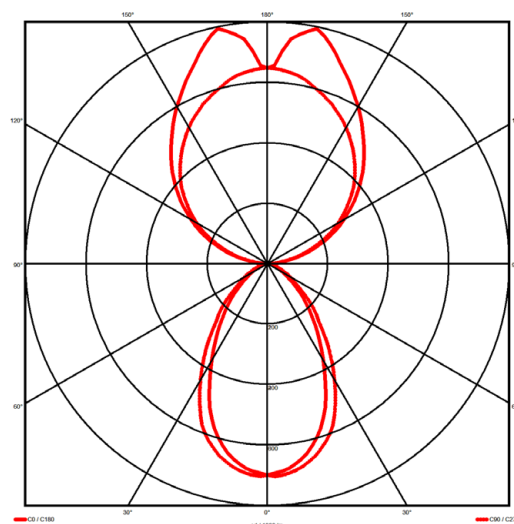

Luminaire type

Product reference:	IL6-WS-1198-840M-DADI-MP-FGED
Article Number:	97-IL600009ED
Product type:	Pendant
Mounting type:	Pendant
Applications:	Office, General and Retail

Specification text

Pendant luminaire from the iline 6 family. Symmetrical, Wide lighting distribution, UGR <19. Light output of 3730lm with an efficacy of 129lm/W. Light source colour temperature 4000K and CRI 85. Complete with DALI control gear and DALI test 3hr emergency. Nominal dimensions L1198 x W60 x H80mm. Finished in Grey.

Lighting performance

Output lumens:	3730 lm
Efficacy:	129 lm/W
Rated power:	29 W
Control gear:	DALI
Dimming range:	1-100%
DC Suitable:	Yes
Colour temperature:	4000 K
MacAdams	< 3
CRI:	85
Radiation pattern:	Symmetrical
Beam angle:	Wide
Unified glare rating (U.G.R.):	<19

Physical details

Finish:	Grey
Length:	1198 mm
Width:	60 mm
Height:	80 mm
IP Rating:	IP20