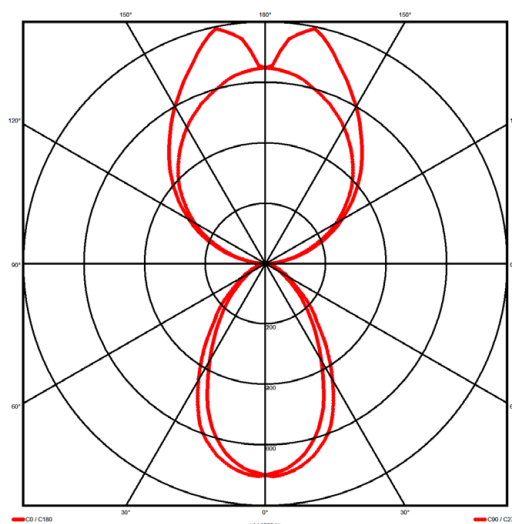

Luminaire type

Product reference:	IL6-WS-1198-840M-DADI-MP-FGE
Article Number:	97-IL600009E
Product type:	Pendant
Mounting type:	Pendant
Applications:	Office, General and Retail

Specification text

Pendant luminaire from the iline 6 family. Symmetrical, Wide lighting distribution, UGR <19. Light output of 3730lm with an efficacy of 129lm/W. Light source colour temperature 4000K and CRI 85. Complete with DALI control gear and manual test 3hr emergency. Nominal dimensions L1198 x W60 x H80mm. Finished in Grey.

Lighting performance

Output lumens:	3730 lm
Efficacy:	129 lm/W
Rated power:	29 W
Control gear:	DALI
Dimming range:	1-100%
DC Suitable:	Yes
Colour temperature:	4000 K
MacAdams	< 3
CRI:	85
Radiation pattern:	Symmetrical
Beam angle:	Wide
Unified glare rating (U.G.R.):	<19

Physical details

Finish:	Grey
Length:	1198 mm
Width:	60 mm
Height:	80 mm
IP Rating:	IP20