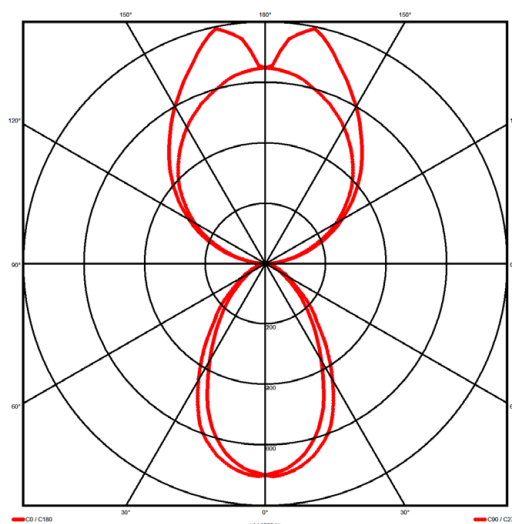

Luminaire type

Product reference:	IL6-WS-1198-840M-DADI-MP-FBES
Article Number:	97-IL600008ES
Product type:	Pendant
Mounting type:	Pendant
Applications:	Office, General and Retail

Specification text

Pendant luminaire from the iline 6 family. Symmetrical, Wide lighting distribution, UGR <19. Light output of 3730lm with an efficacy of 129lm/W. Light source colour temperature 4000K and CRI 85. Complete with DALI control gear and self test 3hr emergency. Nominal dimensions L1198 x W60 x H80mm. Finished in Black.

Lighting performance

Output lumens:	3730 lm
Efficacy:	129 lm/W
Rated power:	29 W
Control gear:	DALI
Dimming range:	1-100%
DC Suitable:	Yes
Colour temperature:	4000 K
MacAdams	< 3
CRI:	85
Radiation pattern:	Symmetrical
Beam angle:	Wide
Unified glare rating (U.G.R.):	<19

Physical details

Finish:	Black
Length:	1198 mm
Width:	60 mm
Height:	80 mm
IP Rating:	IP20