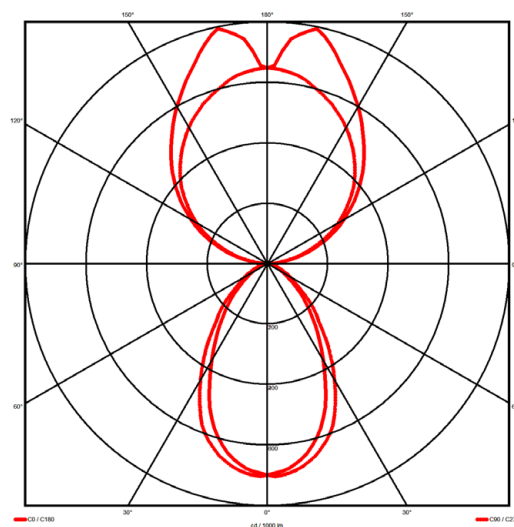

### Specification text

Pendant luminaire from the iline 6 family. Symmetrical, Wide lighting distribution, UGR <19. Light output of 3730lm with an efficacy of 129lm/W. Light source colour temperature 4000K and CRI 85. Complete with DALI control gear. Nominal dimensions L1198 x W60 x H80mm. Finished in Black.

### Lighting performance

Output lumens:	3730 lm
Efficacy:	129 lm/W
Rated power:	29 W
Control gear:	DALI
Dimming range:	1-100%
DC Suitable:	Yes
Colour temperature:	4000 K
MacAdams	< 3
CRI:	85
Radiation pattern:	Symmetrical
Beam angle:	Wide
Unified glare rating (U.G.R.):	<19

### Physical details

Finish:	Black
Length:	1198 mm
Width:	60 mm
Height:	80 mm
IP Rating:	IP20