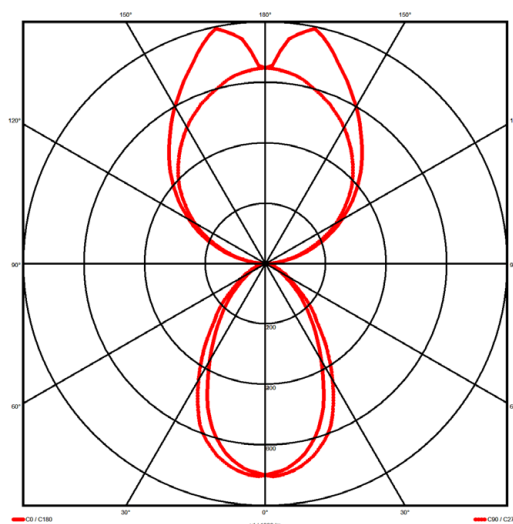

Luminaire type

Product reference:	IL6-WS-1198-840M-DADI-MP-FWES
Article Number:	97-IL600007ES
Product type:	Pendant
Mounting type:	Pendant
Applications:	Office, General and Retail

Specification text

Pendant luminaire from the iline 6 family. Symmetrical, Wide lighting distribution, UGR <19. Light output of 3730lm with an efficacy of 129lm/W. Light source colour temperature 4000K and CRI 85. Complete with DALI control gear and self test 3hr emergency. Nominal dimensions L1198 x W60 x H80mm. Finished in White.

Lighting performance

Output lumens:	3730 lm
Efficacy:	129 lm/W
Rated power:	29 W
Control gear:	DALI
Dimming range:	1-100%
DC Suitable:	Yes
Colour temperature:	4000 K
MacAdams	< 3
CRI:	85
Radiation pattern:	Symmetrical
Beam angle:	Wide
Unified glare rating (U.G.R.):	<19

Physical details

Finish:	White
Length:	1198 mm
Width:	60 mm
Height:	80 mm
IP Rating:	IP20