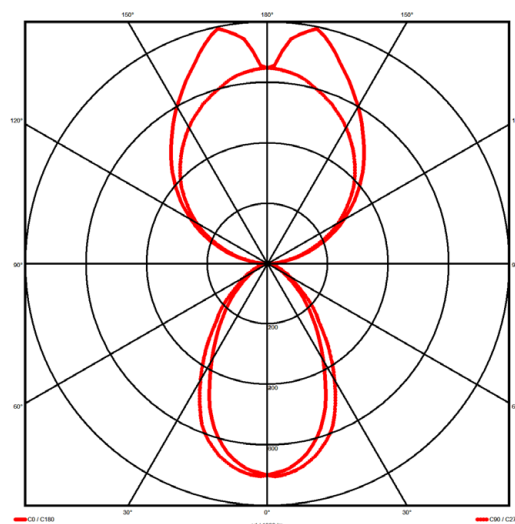

Luminaire type

Product reference:	IL6-WS-1198-840M-DADI-MP-FWED
Article Number:	97-IL600007ED
Product type:	Pendant
Mounting type:	Pendant
Applications:	Office, General and Retail

Specification text

Pendant luminaire from the iline 6 family. Symmetrical, Wide lighting distribution, UGR <19. Light output of 3730lm with an efficacy of 129lm/W. Light source colour temperature 4000K and CRI 85. Complete with DALI control gear and DALI test 3hr emergency. Nominal dimensions L1198 x W60 x H80mm. Finished in White.

Lighting performance

Output lumens:	3730 lm
Efficacy:	129 lm/W
Rated power:	29 W
Control gear:	DALI
Dimming range:	1-100%
DC Suitable:	Yes
Colour temperature:	4000 K
MacAdams	< 3
CRI:	85
Radiation pattern:	Symmetrical
Beam angle:	Wide
Unified glare rating (U.G.R.):	<19

Physical details

Finish:	White
Length:	1198 mm
Width:	60 mm
Height:	80 mm
IP Rating:	IP20