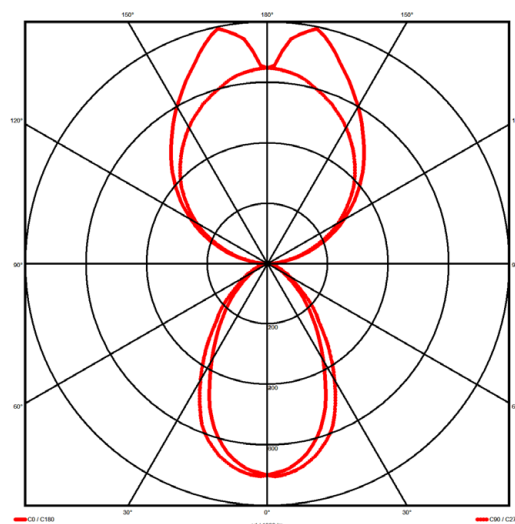

Luminaire type

Product reference:	IL6-WS-1198-840M-DADI-MP-FWE
Article Number:	97-IL600007E
Product type:	Pendant
Mounting type:	Pendant
Applications:	Office, General and Retail

Specification text

Pendant luminaire from the iline 6 family. Symmetrical, Wide lighting distribution, UGR <19. Light output of 3730lm with an efficacy of 129lm/W. Light source colour temperature 4000K and CRI 85. Complete with DALI control gear and manual test 3hr emergency. Nominal dimensions L1198 x W60 x H80mm. Finished in White.

Lighting performance

Output lumens:	3730 lm
Efficacy:	129 lm/W
Rated power:	29 W
Control gear:	DALI
Dimming range:	1-100%
DC Suitable:	Yes
Colour temperature:	4000 K
MacAdams	< 3
CRI:	85
Radiation pattern:	Symmetrical
Beam angle:	Wide
Unified glare rating (U.G.R.):	<19

Physical details

Finish:	White
Length:	1198 mm
Width:	60 mm
Height:	80 mm
IP Rating:	IP20