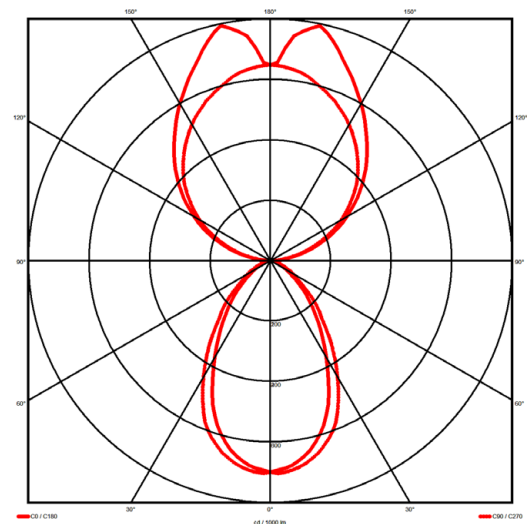

Luminaire type

Product reference:	IL6-WS-1198-830M-DADI-MP-FGES
Article Number:	97-IL600003ES
Product type:	Pendant
Mounting type:	Pendant
Applications:	Office, General and Retail

Specification text

Pendant luminaire from the iline 6 family. Symmetrical, Wide lighting distribution, UGR <19. Light output of 3618.1lm with an efficacy of 125lm/W. Light source colour temperature 3000K and CRI 85. Complete with DALI control gear and self test 3hr emergency. Nominal dimensions L1198 x W60 x H80mm. Finished in Grey.

Lighting performance

Output lumens:	3618.1 lm
Efficacy:	125 lm/W
Rated power:	29 W
Control gear:	DALI
Dimming range:	1-100%
DC Suitable:	Yes
Colour temperature:	3000 K
MacAdams	< 3
CRI:	85
Radiation pattern:	Symmetrical
Beam angle:	Wide
Unified glare rating (U.G.R.):	<19

Physical details

Finish:	Grey
Length:	1198 mm
Width:	60 mm
Height:	80 mm
IP Rating:	IP20