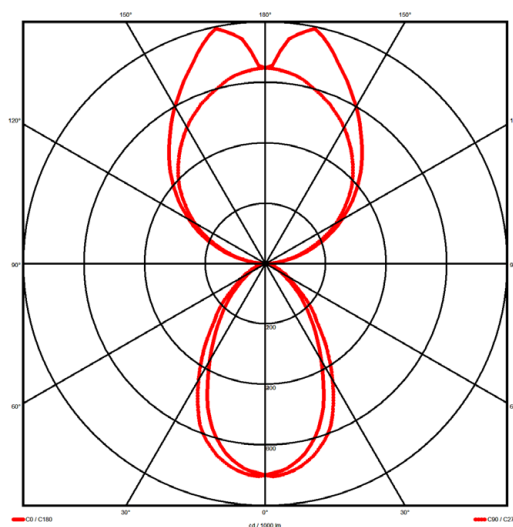

Luminaire type

Product reference:	IL6-WS-1198-830M-DADI-MP-FGED
Article Number:	97-IL600003ED
Product type:	Pendant
Mounting type:	Pendant
Applications:	Office, General and Retail

Specification text

Pendant luminaire from the iline 6 family. Symmetrical, Wide lighting distribution, UGR <19. Light output of 3618.1lm with an efficacy of 125lm/W. Light source colour temperature 3000K and CRI 85. Complete with DALI control gear and DALI test 3hr emergency. Nominal dimensions L1198 x W60 x H80mm. Finished in Grey.

Lighting performance

Output lumens:	3618.1 lm
Efficacy:	125 lm/W
Rated power:	29 W
Control gear:	DALI
Dimming range:	1-100%
DC Suitable:	Yes
Colour temperature:	3000 K
MacAdams	< 3
CRI:	85
Radiation pattern:	Symmetrical
Beam angle:	Wide
Unified glare rating (U.G.R.):	<19

Physical details

Finish:	Grey
Length:	1198 mm
Width:	60 mm
Height:	80 mm
IP Rating:	IP20