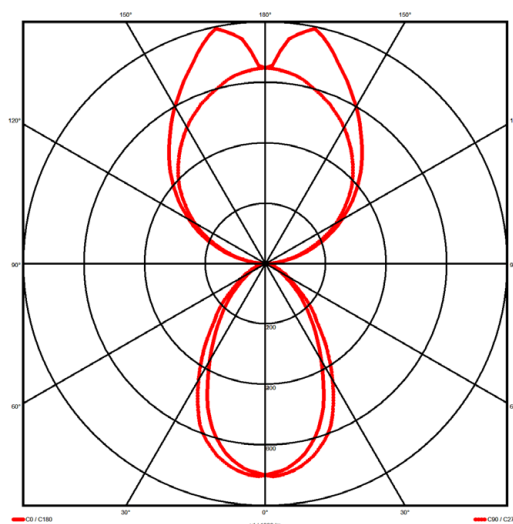

### Specification text

Pendant luminaire from the iline 6 family. Symmetrical, Wide lighting distribution, UGR <19. Light output of 3618.1lm with an efficacy of 125lm/W. Light source colour temperature 3000K and CRI 85. Complete with DALI control gear and manual test 3hr emergency. Nominal dimensions L1198 x W60 x H80mm. Finished in Grey.

### Lighting performance

Output lumens:	3618.1 lm
Efficacy:	125 lm/W
Rated power:	29 W
Control gear:	DALI
Dimming range:	1-100%
DC Suitable:	Yes
Colour temperature:	3000 K
MacAdams	< 3
CRI:	85
Radiation pattern:	Symmetrical
Beam angle:	Wide
Unified glare rating (U.G.R.):	<19

### Physical details

Finish:	Grey
Length:	1198 mm
Width:	60 mm
Height:	80 mm
IP Rating:	IP20